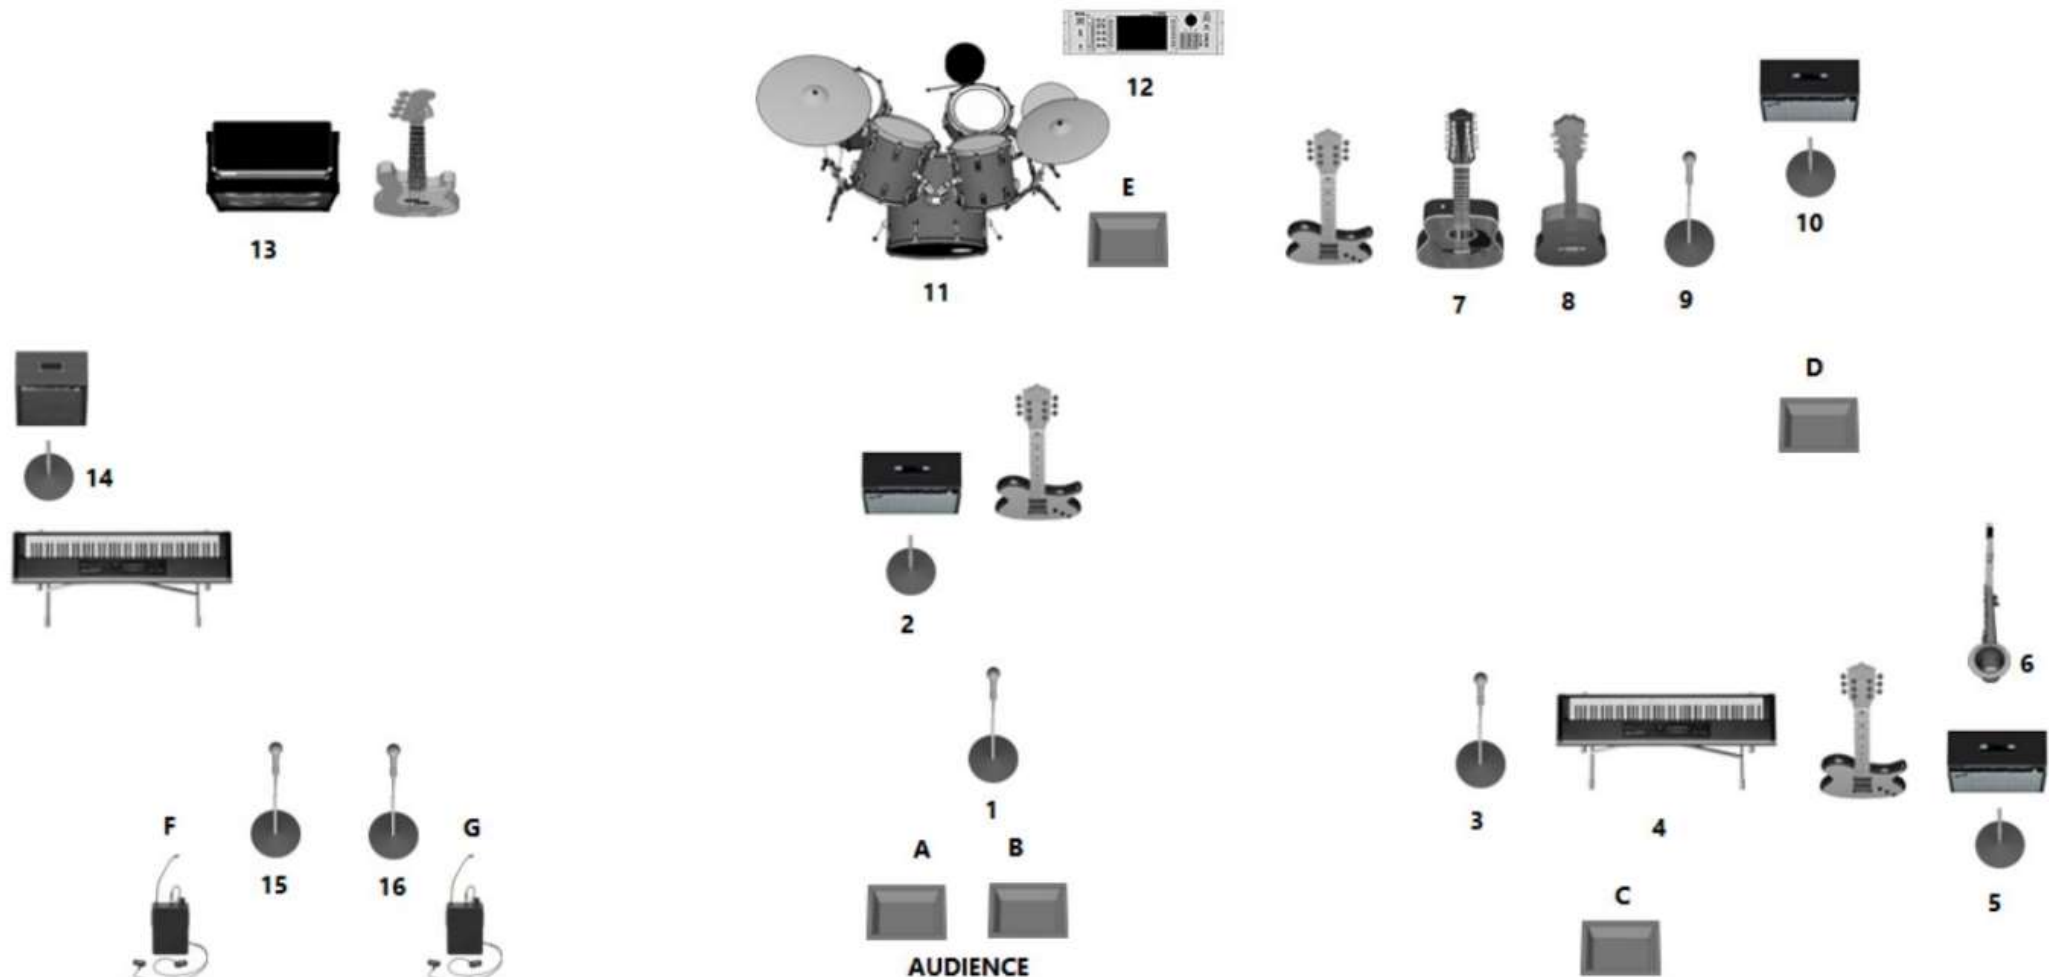

BACK OF THE STAGE

1 1st lead vocal - singer will provide his own mic. (phantom power needed)
 2 lead el. guitar (1 x mic)
 3 2 nd lead vocal

4 2nd keyboards (1 x jack)
 5 3rd el. guitar (1 x mic)
 6 saxophone (1 x mic clip or player can use mic for vocal)

7 12-string ac. guitar (1 x XLR cabel)
 8 6-string ac. guitar (1 x XLR cabel)
 9 3rd lead vocal

10 2nd el. guitar (1 x mic)
 11 drum set:
 3 - 8 mics depending on stage size
 12 sampler (2 x jack)

13 bass (jack 6,3 mm)
 14 lead keyboards (1 x mic)
 15 backing vocal
 16 backing vocal

Monitors:

A 1st way
 B 1 st way
 C 2nd way
 D 3rd way
 E 4th way (XLR cabel)

F 5 th way (in-ear)
 G 6th way (in-ear)